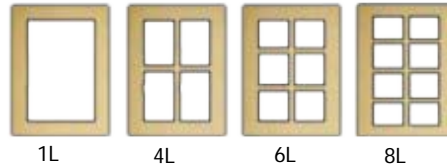

Doors

#	QTY	WIDTH	HEIGHT	STYLE
1				
2				
3				
4				
5				
6				
7				
8				
9				
10				
11				
12				
13				
14				
15				
16				
17				
18				
19				
20				
21				
22				
23				
24				
25				
26				
27				
28				
29				

Select Wood: (One per order form)

Maple **Red Oak** **Pine**
Mahogany **Cherry** **Other**

Raised Panel Doors

Mullion Doors (Available in Arch and cathedral)

Drawer Fronts

Border Profiles

Rail profiles

Panel Profiles (1/4" Panel & reversed also Available)